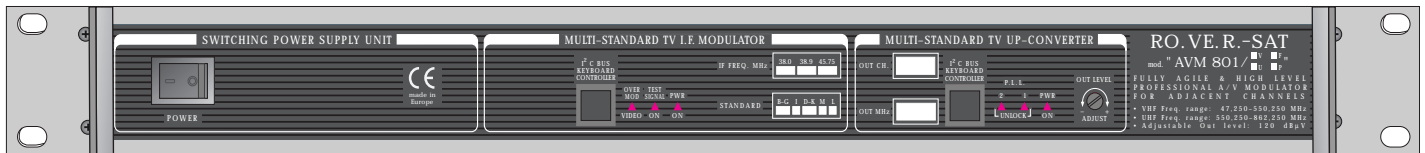

NEW

PRELIMINARY
INFORMATION

RO.VE.R.-SAT

mod. "AVM 801/ V F
 U P

FULLY AGILE & HIGH LEVEL PROFESSIONAL
A/V MODULATOR FOR ADJACENT CHANNELS
(without any filter)

Front panel

- VHF Freq. range: 47,250-550,250 MHz
- UHF Freq. range: 550,250-862,250 MHz
- Adjustable Out level: 120 dBμV

NEW

RO.VE.R.-SAT

PRELIMINARY INFORMATION

mod. "AVM 801/ V F U P

FULLY AGILE & HIGH LEVEL PROFESSIONAL A/V MODULATOR FOR ADJACENT CHANNELS

Front panel – Pannello frontale

Back panel – Pannello retro